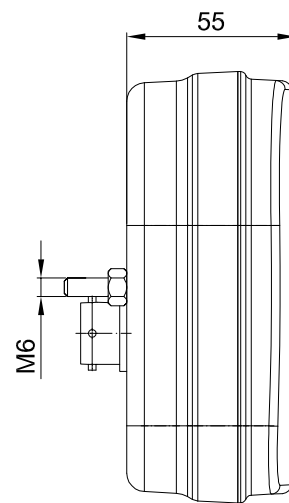

rear left lamp view FT-170 L BAJ

rear left lamp view FT-170 L - with lead

rear right lamp view FT-170 P BAJ

rear right lamp view FT-170 P - with lead