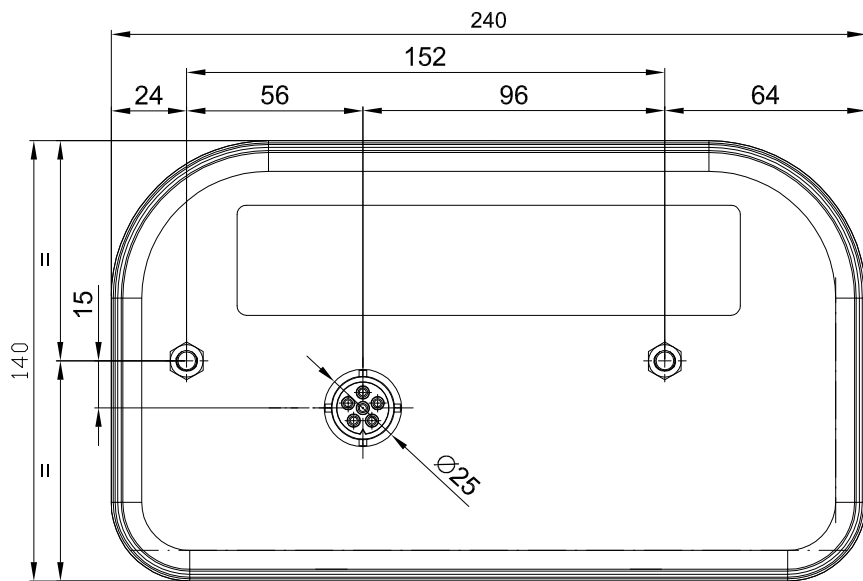

rear left lamp view FT-170 L BAJ

rear left lamp view FT-170 L - with lead

rear right lamp view FT-170 P BAJ

rear right lamp view FT-170 P - with lead