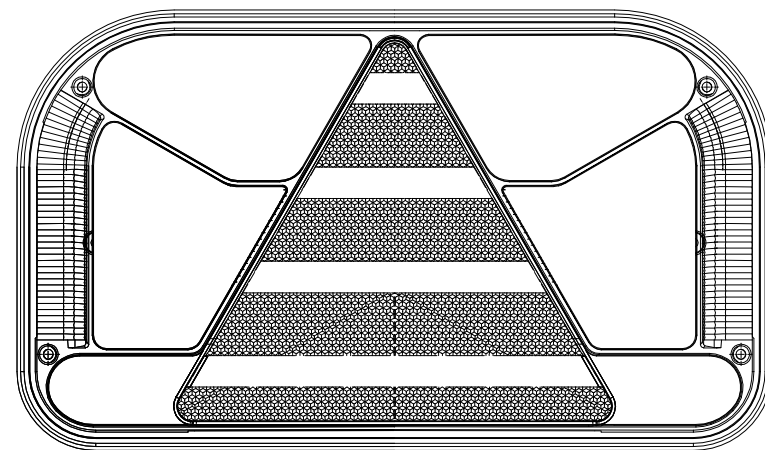

rear left lamp view FT-170 L BAJ

rear left lamp view FT-170 L - with lead

rear right lamp view FT-170 P BAJ

rear right lamp view FT-170 P - with lead