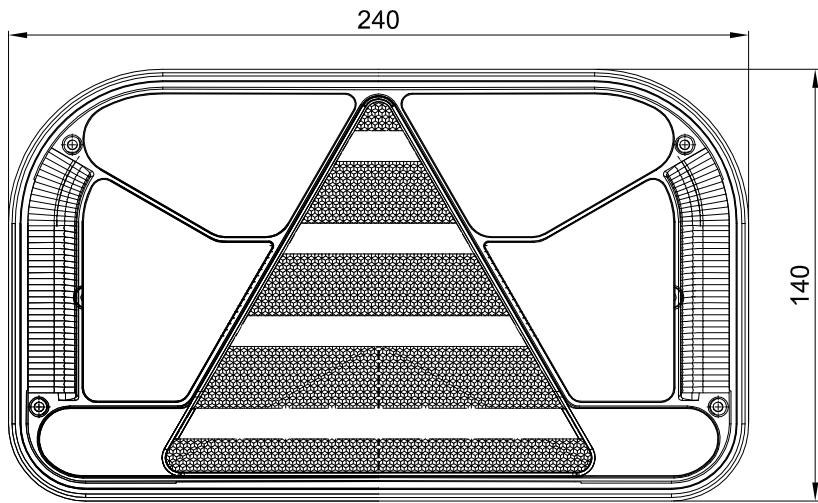

rear left lamp view FT-170 L BAJ

rear left lamp view FT-170 L - with lead

rear right lamp view FT-170 P BAJ

rear right lamp view FT-170 P - with lead