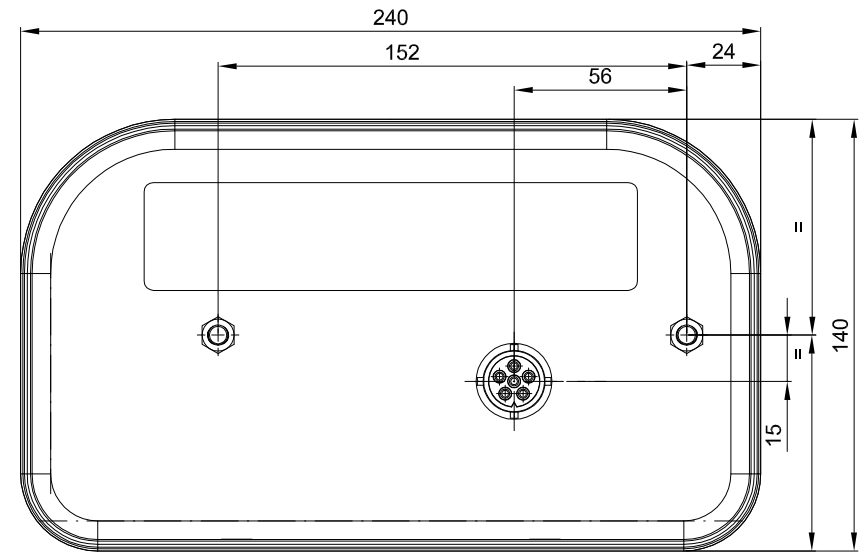

rear left lamp view FT-170 L BAJ

rear left lamp view FT-170 L - with lead

rear right lamp view FT-170 P BAJ

rear right lamp view FT-170 P - with lead