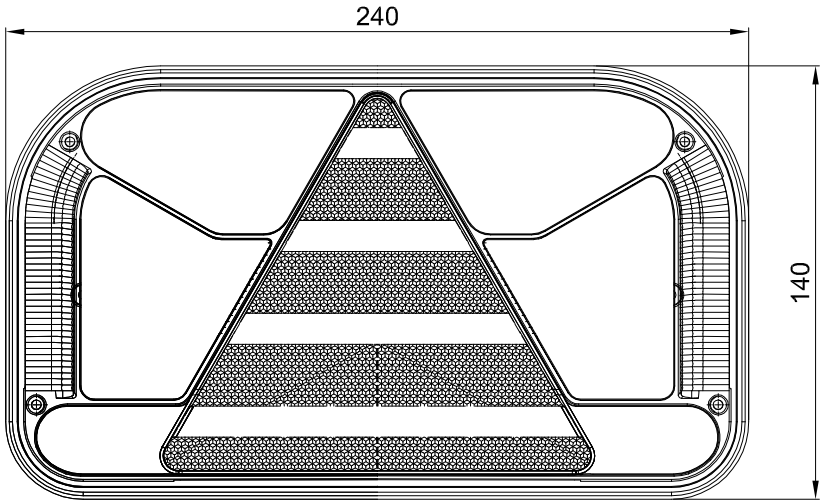

rear left lamp view FT-170 L BAJ

rear left lamp view FT-170 L - with lead

rear right lamp view FT-170 P BAJ

rear right lamp view FT-170 P - with lead