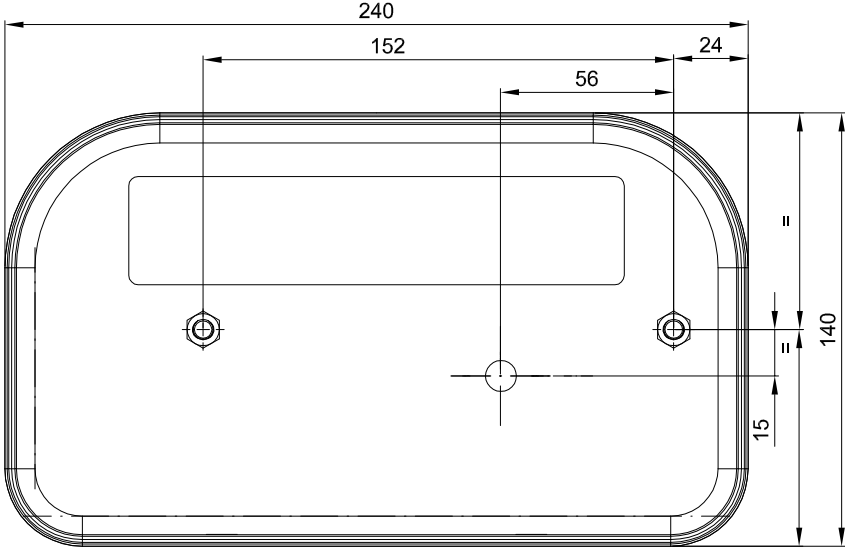

rear left lamp view FT-170 L BAJ

rear left lamp view FT-170 L - with lead

rear right lamp view FT-170 P BAJ

rear right lamp view FT-170 P - with lead